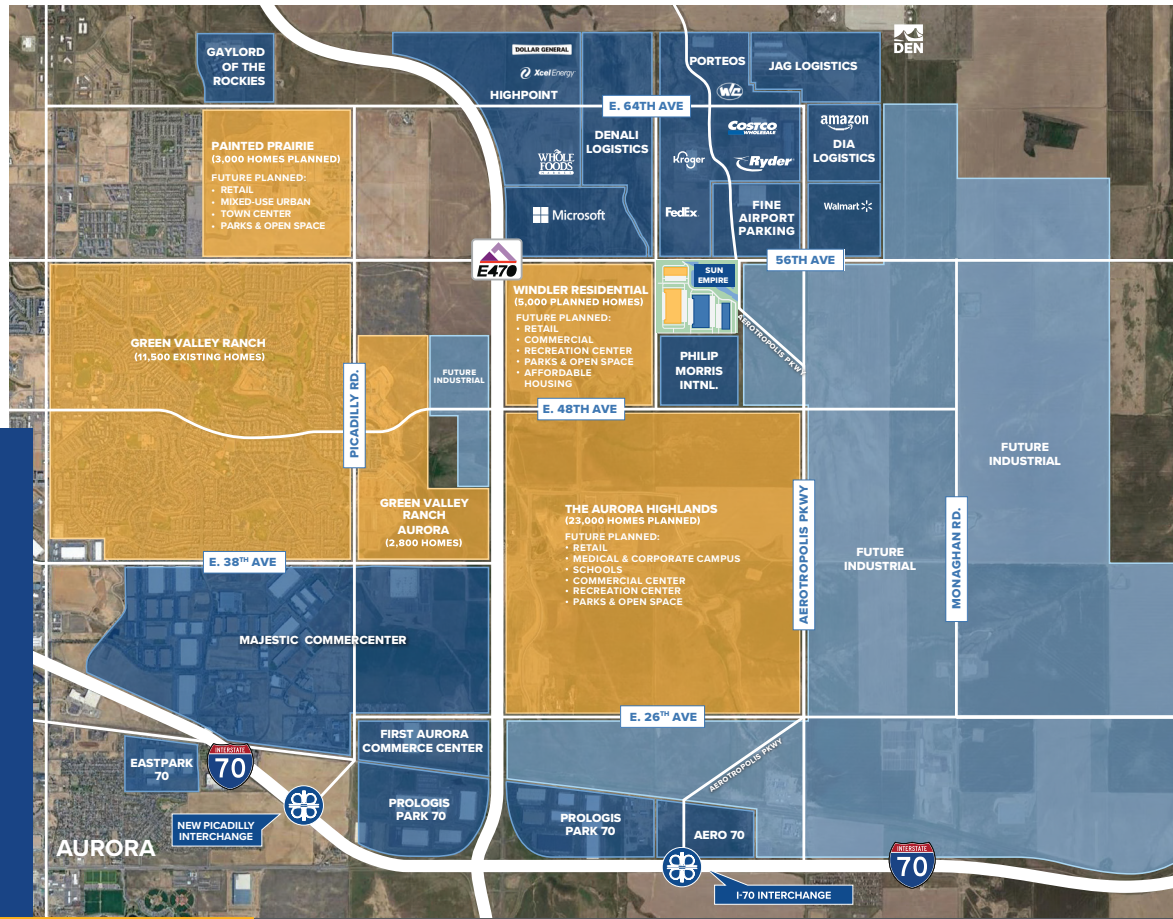

5300 N. HARVEST RD. | AURORA, CO

BUILDING 1A

5300 N. HARVEST RD. | AURORA, CO

Site Area	35.8 Acres
Building Size	±625,197 SF
Building Dimensions	1176' X 570'
Clear Height	40'
Truck Court Depth	135'
Column Spacing	50' x 56'
Spec Office	4,811 SF
Docks	112
Dock Levelers	Rite-Hite Levelers with 40,000 lb. capacity provided at every third dock position
Drive-In	4 (knock-out panels designed to accommodate 4 additional drive-in doors)
Car Parking	388
Trailer Parking	91
Power	8,000A/480V
Lease Rate	To Quote
County	Adams
Zoning	AD

SPEC OFFICE 4,811 SF

A MEASURABLE ADVANTAGE

Join Aurora, one of the most thoughtfully designed and blossoming communities in the Denver Metro area, with more than 34,000+ new homes planned in the vicinity. Sun Empire is within one hour of 75% of Colorado businesses as well as a local workforce of 60,000+ transportation and warehousing workers.

AT THE HEART OF EVERYTHING

BUILT FOR ENTERPRISE

A GROWING AND QUALIFIED TALENT POOL

TRANSPORTATION MADE EASY

LEED CERTIFIED

SUN EMPIRE

**BUILDING 1A
5300 N. HARVEST RD.
AURORA, CO 80019**

WWW.SUNEMPIRE.COM