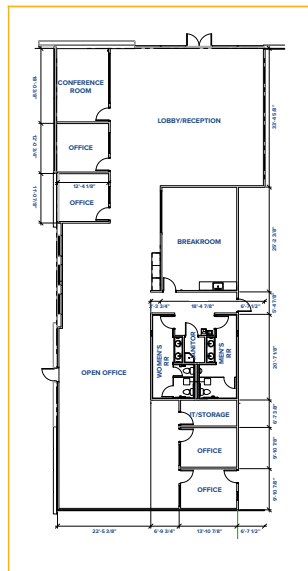

5300 N. HARVEST RD. | AURORA, CO

BUILDING 1A

5300 N. HARVEST RD. | AURORA, CO

Site Area	35.8 Acres
Building Size	±625,197 SF
Building Dimensions	1176' X 570'
Clear Height	40'
Truck Court Depth	135'
Column Spacing	50' x 56'
Spec Office	4,811 SF
Docks	112
Dock Levelers	Rite-Hite Levelers with 40,000 lb. capacity provided at every third dock position
Drive-In	4 (knock-out panels designed to accommodate 4 additional drive-in doors)
Car Parking	388
Trailer Parking	91
Power	8,000A/480V
Lease Rate	To Quote
County	Adams
Zoning	AD