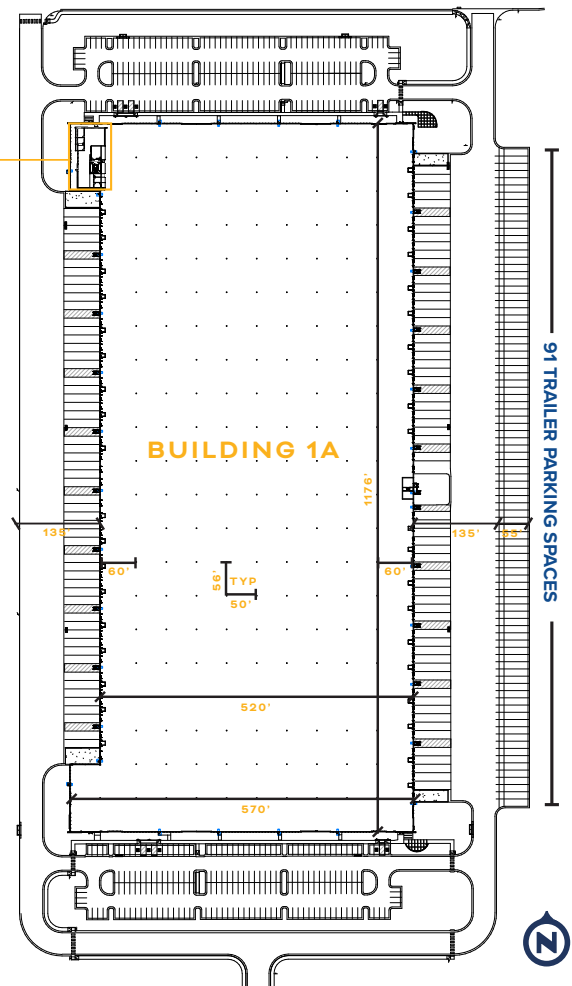

5300 N. HARVEST RD. | AURORA, CO

BUILDING 1A

5300 N. HARVEST RD. | AURORA, CO

Site Area	35.8 Acres
Building Size	±625,197 SF
Building Dimensions	1176' X 570'
Clear Height	40'
Truck Court Depth	135'
Column Spacing	50' x 56'
Spec Office	4,811 SF
Docks	112
Dock Levelers	Rite-Hite Levelers with 40,000 lb. capacity provided at every third dock position
Drive-In	4 (knock-out panels designed to accommodate 4 additional drive-in doors)
Car Parking	388
Trailer Parking	91
Power	8,000A/480V
Lease Rate	To Quote
County	Adams
Zoning	AD